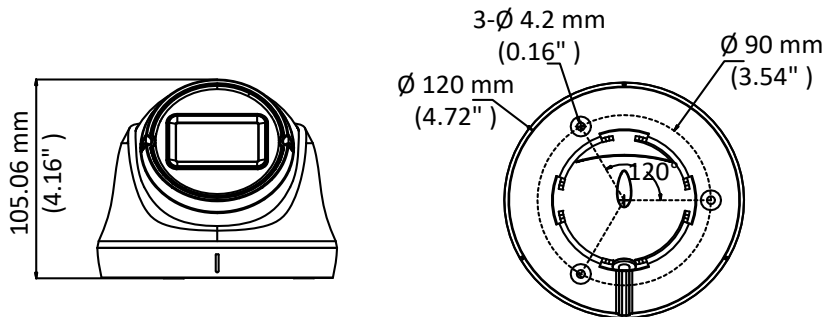

Order Model

HWT-T320-VF

Dimension