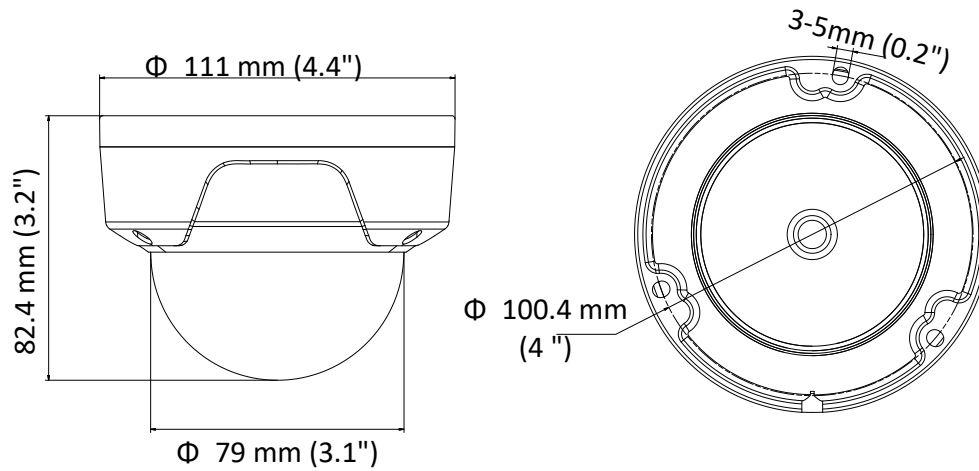

Client	iVMS-4200, Hik-Connect, iVMS-5200, iVMS-4500
Web Browser	IE8+, Chrome 31.0-44, Firefox 30.0-51, Safari 8.0+
<b>Interface</b>	
Communication Interface	1 RJ45 10M/100M self-adaptive Ethernet port
<b>General</b>	
Operating Conditions	-30 °C to 60 °C (-22 °F to 140 °F), humidity: 95% or less (non-condensing)
Power Supply	12 VDC ± 25%, 5.5 mm coaxial power plug PoE (802.3af, class 3)
Power Consumption and Current	12 VDC, 0.4 A, Max: 5 W PoE: (802.3af, 36 V to 57 V), 0.2 A to 0.1 A, Max: 6.5 W
Ingress Protection	IP67, IK10
Material	Without –M model: Bubble: plastic, front cover: plastic, bottom base: metal –M model: Bubble: plastic, front cover: metal, bottom base: metal
Dimensions	Camera: Ø 111 mm × 82.4 mm (Ø 4.4" × 3.2") With package: 134 mm × 134 mm × 108 mm (5.3" × 5.3" × 4.3")
Weight	Without –M model: Camera: Approx. 400 g (0.9 lb.) With package: Approx. 600 g (1.3 lb.) –M model: Camera: Approx. 460 g (1 lb.) With package: Approx. 660 g (1.5 lb.)

## Dimension