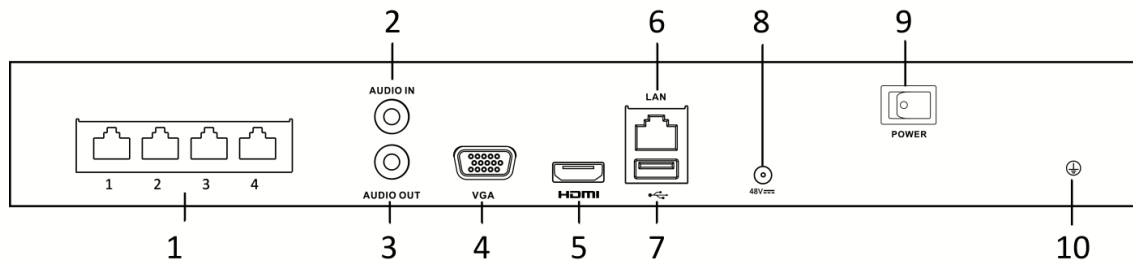

## Dimensions

Index	Description	Index	Description
<b>1</b>	Network Interfaces with PoE function (4 interfaces for HWN-4104MH-4P and 8 interfaces for HWN-4108MH-8P)	<b>6</b>	LAN Network Interface
<b>2</b>	AUDIO IN	<b>7</b>	USB 2.0 Interface.
<b>3</b>	AUDIO OUT	<b>8</b>	48 VDC power supply
<b>4</b>	VGA Interface	<b>9</b>	Power Switch
<b>5</b>	HDMI Interface	<b>10</b>	GND