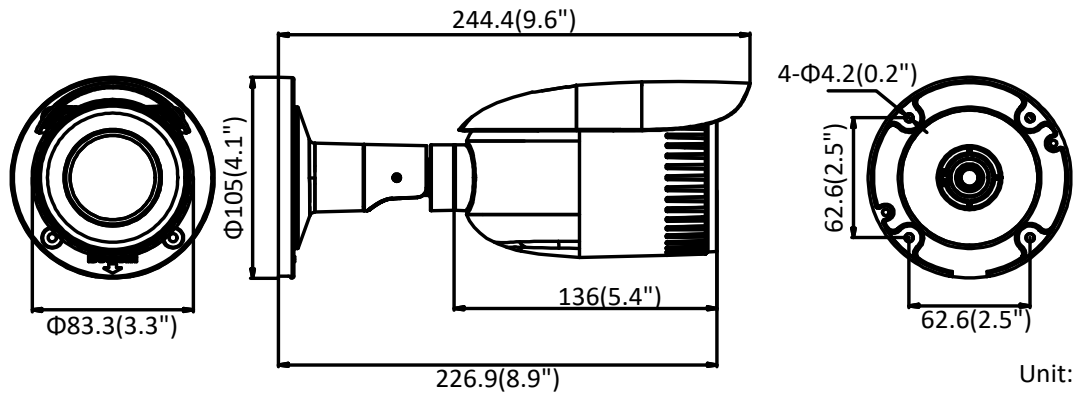

Dimension

Accessory

Distributed by

HIKVISION® HiWatch Series

Headquarters

No.555 Qianmo Road, Binjiang District,
Hangzhou 310051, China
T +86-571-8807-5998
overseasbusiness@hikvision.com

Hikvision USA
T +1-909-895-0400
sales.usa@hikvision.com

Hikvision Italy
T +39-0438-6902
info.it@hikvision.com

Hikvision Singapore
T +65-6684-4718
sg@hikvision.com

Hikvision Africa
T +27 (10) 0351172
sale.africa@hikvision.com

Hikvision Europe
T +31-23-55-42-770
info.eu@hikvision.com

Hikvision France
T +33(0)1-85-330-450
info.fr@hikvision.com

Hikvision Oceania
T +61-2-8599-4233
salesau@hikvision.com

Hikvision Hong Kong
T +852-2151-1761

Hikvision Middle East
T +971-4-8816086
salesme@hikvision.com

Hikvision Spain
T +34-91-737-16-55
info.es@hikvision.com

Hikvision Canada
T +1-909-895-0400
sales.usa@hikvision.com

Hikvision Russia
T +7-495-669-67-99
saleru@hikvision.com

Hikvision Poland
T +48-22-639-11-11
050520171214
poiarno@hikvision.com

Hikvision Korea
T +82-31-731-8841
sales.korea@hikvision.com

Hikvision India
T +91-22-28469900
sales@pramahikvision.com

Hikvision UK
T +01628-902140
support.uk@hikvision.com

Hikvision Brazil
T +55 11 3318-0050
Latam.support@hikvision.com